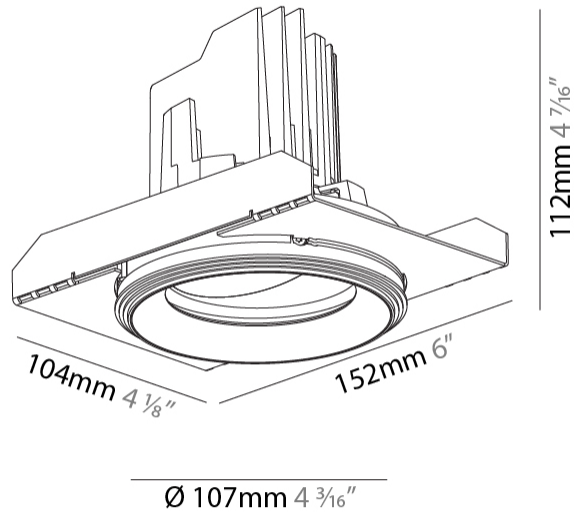

GENERAL

Series: Bioniq
Subseries: Bioniq Round Adjustable
Brand: Prolicht
Division: Architectural
Mounting Type: Trimless
Mounting Location: Ceiling
Subcategory: Downlight

PHYSICAL

Shape: Round
Diameter (mm): 107
Diameter (in): 4 3/16
Height (mm): 112
Height (in): 4 7/16
Ceiling Thickness (mm): 10 / 12.5 / 15 / 25
Ceiling Thickness (in): 3/8 or 1/2 or 9/16 or 1
Min. Recessing Depth (mm): 130
Min. Recessing Depth (in): 5 1/8
Light Distribution: Adjustable / Downlight
Weight (kg): 0.583
Weight (lbs): 1.28
Fixture Finish: SSR / BKV / CWI / CRY / HAB / UFT / ITA / RUA / FTG / MYG / LOD / PUS / FRO / FUP / KIA / POP / BLS / SPG / MEY / GOH / GUM / CHC / COM / ABZ / JAG / OBR / MOS / ROR
Fixture Material: Aluminum Die Cast
Cut-out Measurements: Ø111mm/4 3/8"
Upon Request: Unique Ceiling Thickness

RATINGS AND CERTIFICATIONS

Certified By: Certified for North American Standards
IP rating: IP20

111mm 4 3/8"	130mm 5 1/8"	10 12 1/2 15 25mm 3/8" 1/2" 9/16" 1"	± 30°	355°		
A						

BIONIQ ROUND ADJUSTABLE TRIMLESS

GENERAL

Series: Bioniq
 Subseries: Bioniq Round Adjustable
 Brand: Prolicht
 Division: Architectural
 Mounting Type: Recessed
 Mounting Location: Ceiling
 Subcategory: Downlight

PHYSICAL

Shape: Round
 Diameter (mm): 107
 Diameter (in): 4 3/16
 Height (mm): 112
 Height (in): 4 7/16
 Min. Recessing Depth (mm): 130
 Min. Recessing Depth (in): 5 1/8
 Light Distribution: Adjustable / Downlight
 Weight (kg): 0.46
 Weight (lbs): 1.01
 Fixture Finish: [SSR / BKV / CWI / CRY / HAB / UFT / ITA / RUA / FTG / MYG / LOD / PUS / FRO / FUP / KIA / POP / BLS / SPG / MEY / GOH / GUM / CHC / COM / ABZ / JAG / OBR / MOS / ROR](#)
 Fixture Material: Aluminum Die Cast
 Cut-out Measurements: 98mm / 3 7/8"